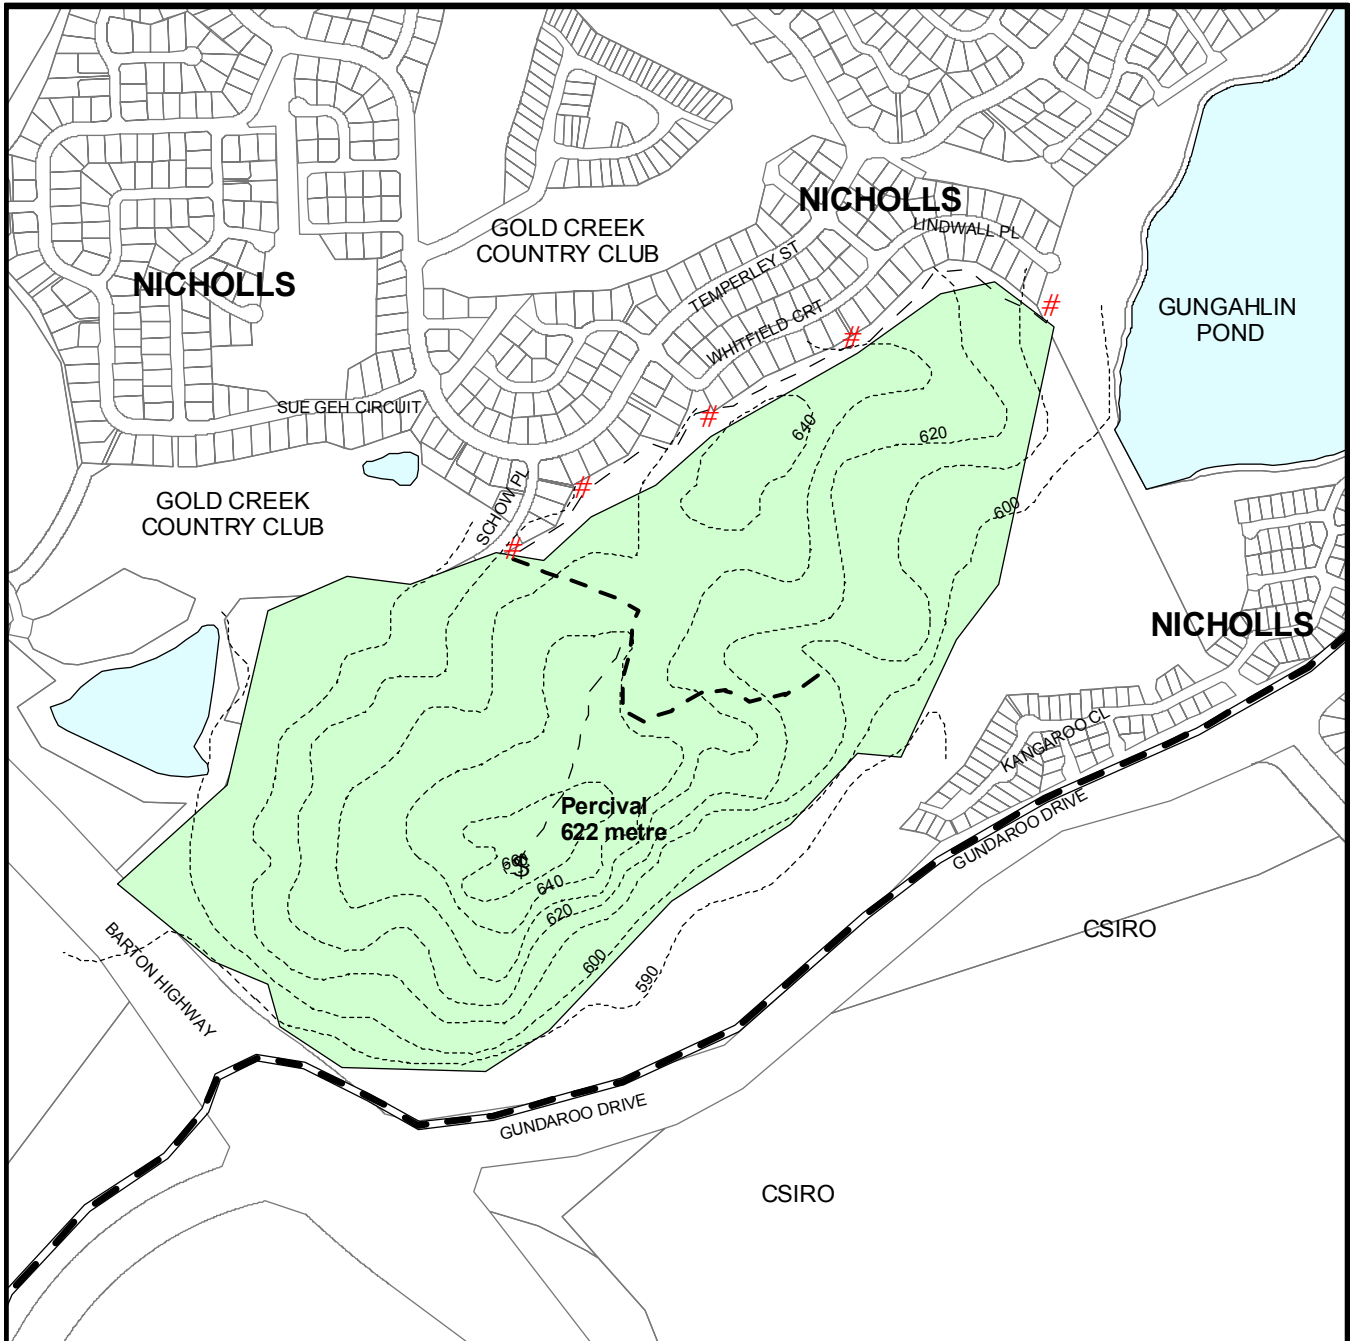

Canberra Nature Park

PERCIVAL HILL RESERVE

KEY

- \$ Trig point/summit
- # Pedestrian access
- [Reservoir
- 3 Equestrian access

DOGS MUST BE ON A LEAD.
This Nature Reserve is not a designated dog exercise area.
Contact: Canberra Nature Park
6207 2113 BH