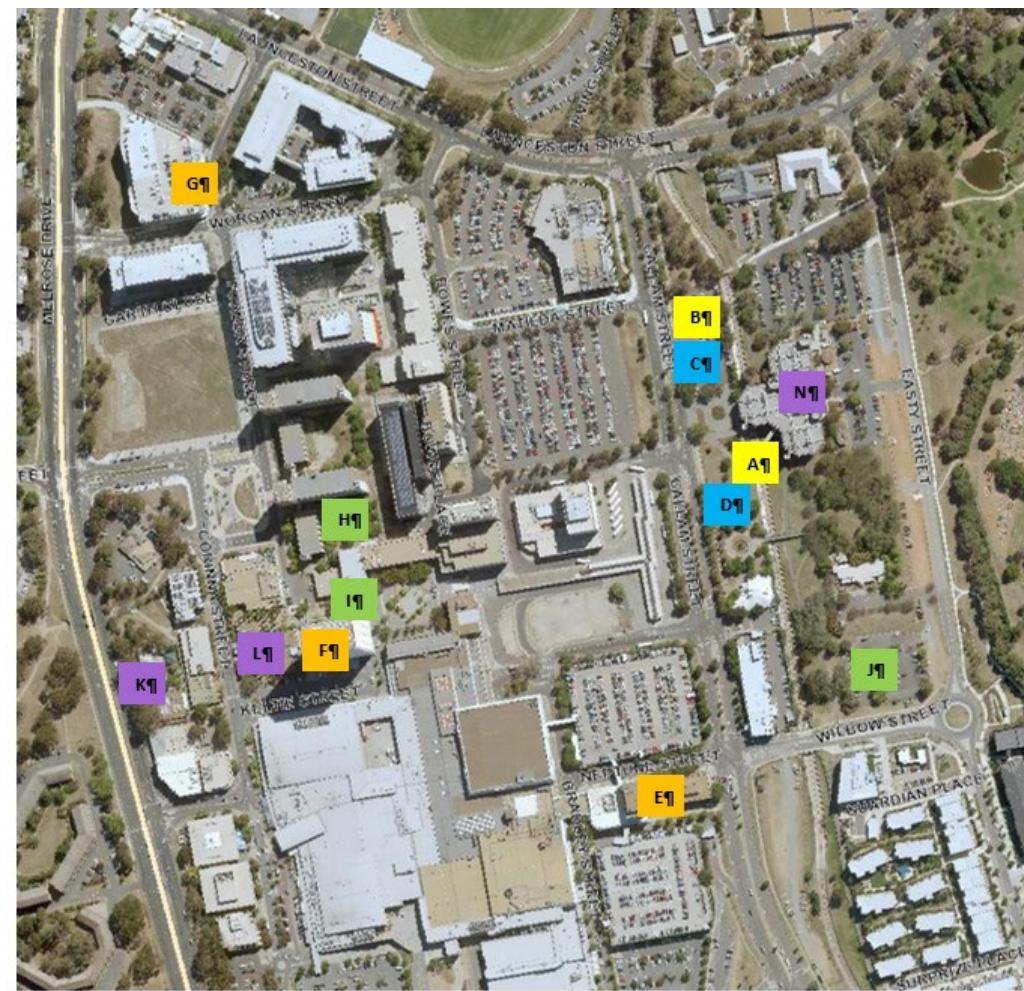

Former Woden high school site and the
proposed Woden community centre

WKID: 4326 Lat/Long ▲

Lat: 35.34937° S
Lon: 149.10017° E

1:500

Scale 1: 2,000

Go

0 30 60m

COMMUNITY CENTRE POSSIBLE FACILITIES

- Good access – public transport, disabled parking and easy pick up and drop off
- Public foyer and meeting rooms
- Community art space
- Activity space – exercise classes, yoga, dancing, badminton
- WCS core contact staff
- CSD Child and Family Centre
- Not for profit child care

WODEN COMMUNITY SERVICE (WCS)

- 400 staff + 100 volunteers
- Spread across four town centre sites 750 metres apart
- Operated since 1969 delivering support services including:
 - Housing
 - Mental health
 - Social inclusion children, you and family
- With the exception of the Youth Centre, sites are difficult to find and accessibility is poor
- A business case for a new WCS led community centre is being considered for funding in the 2019-20 Budget.