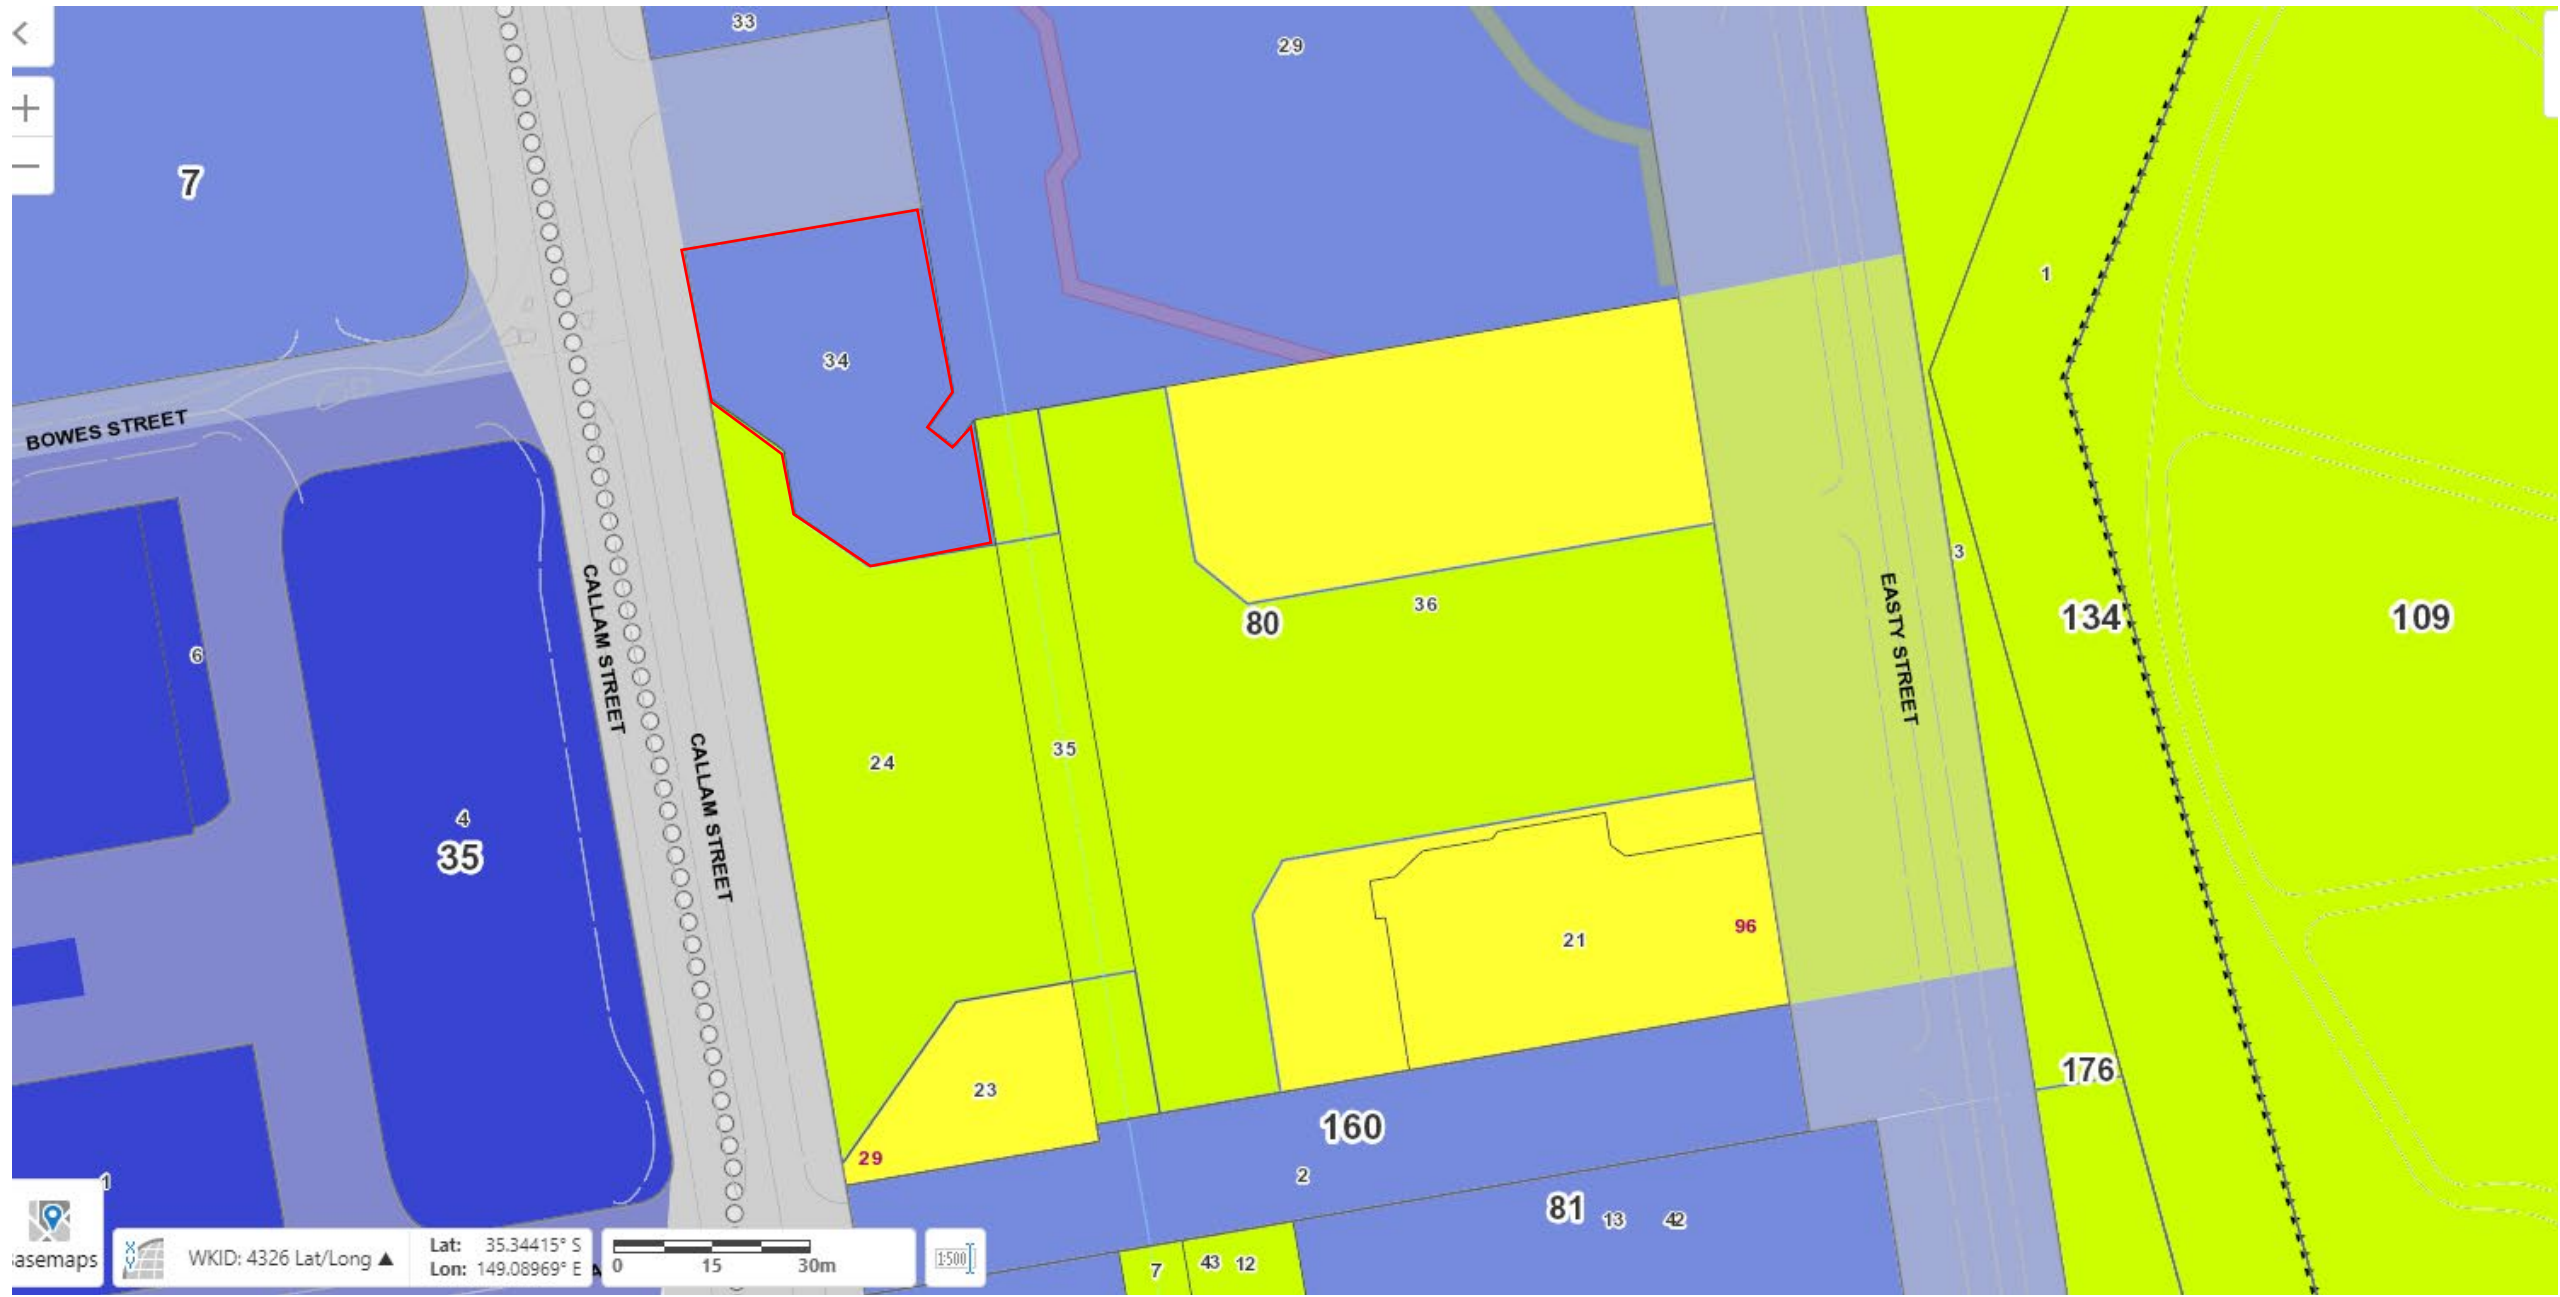

WKID: 4326 Lat/Long ▲

Lat: 35.34415° S
Lon: 149.08969° E