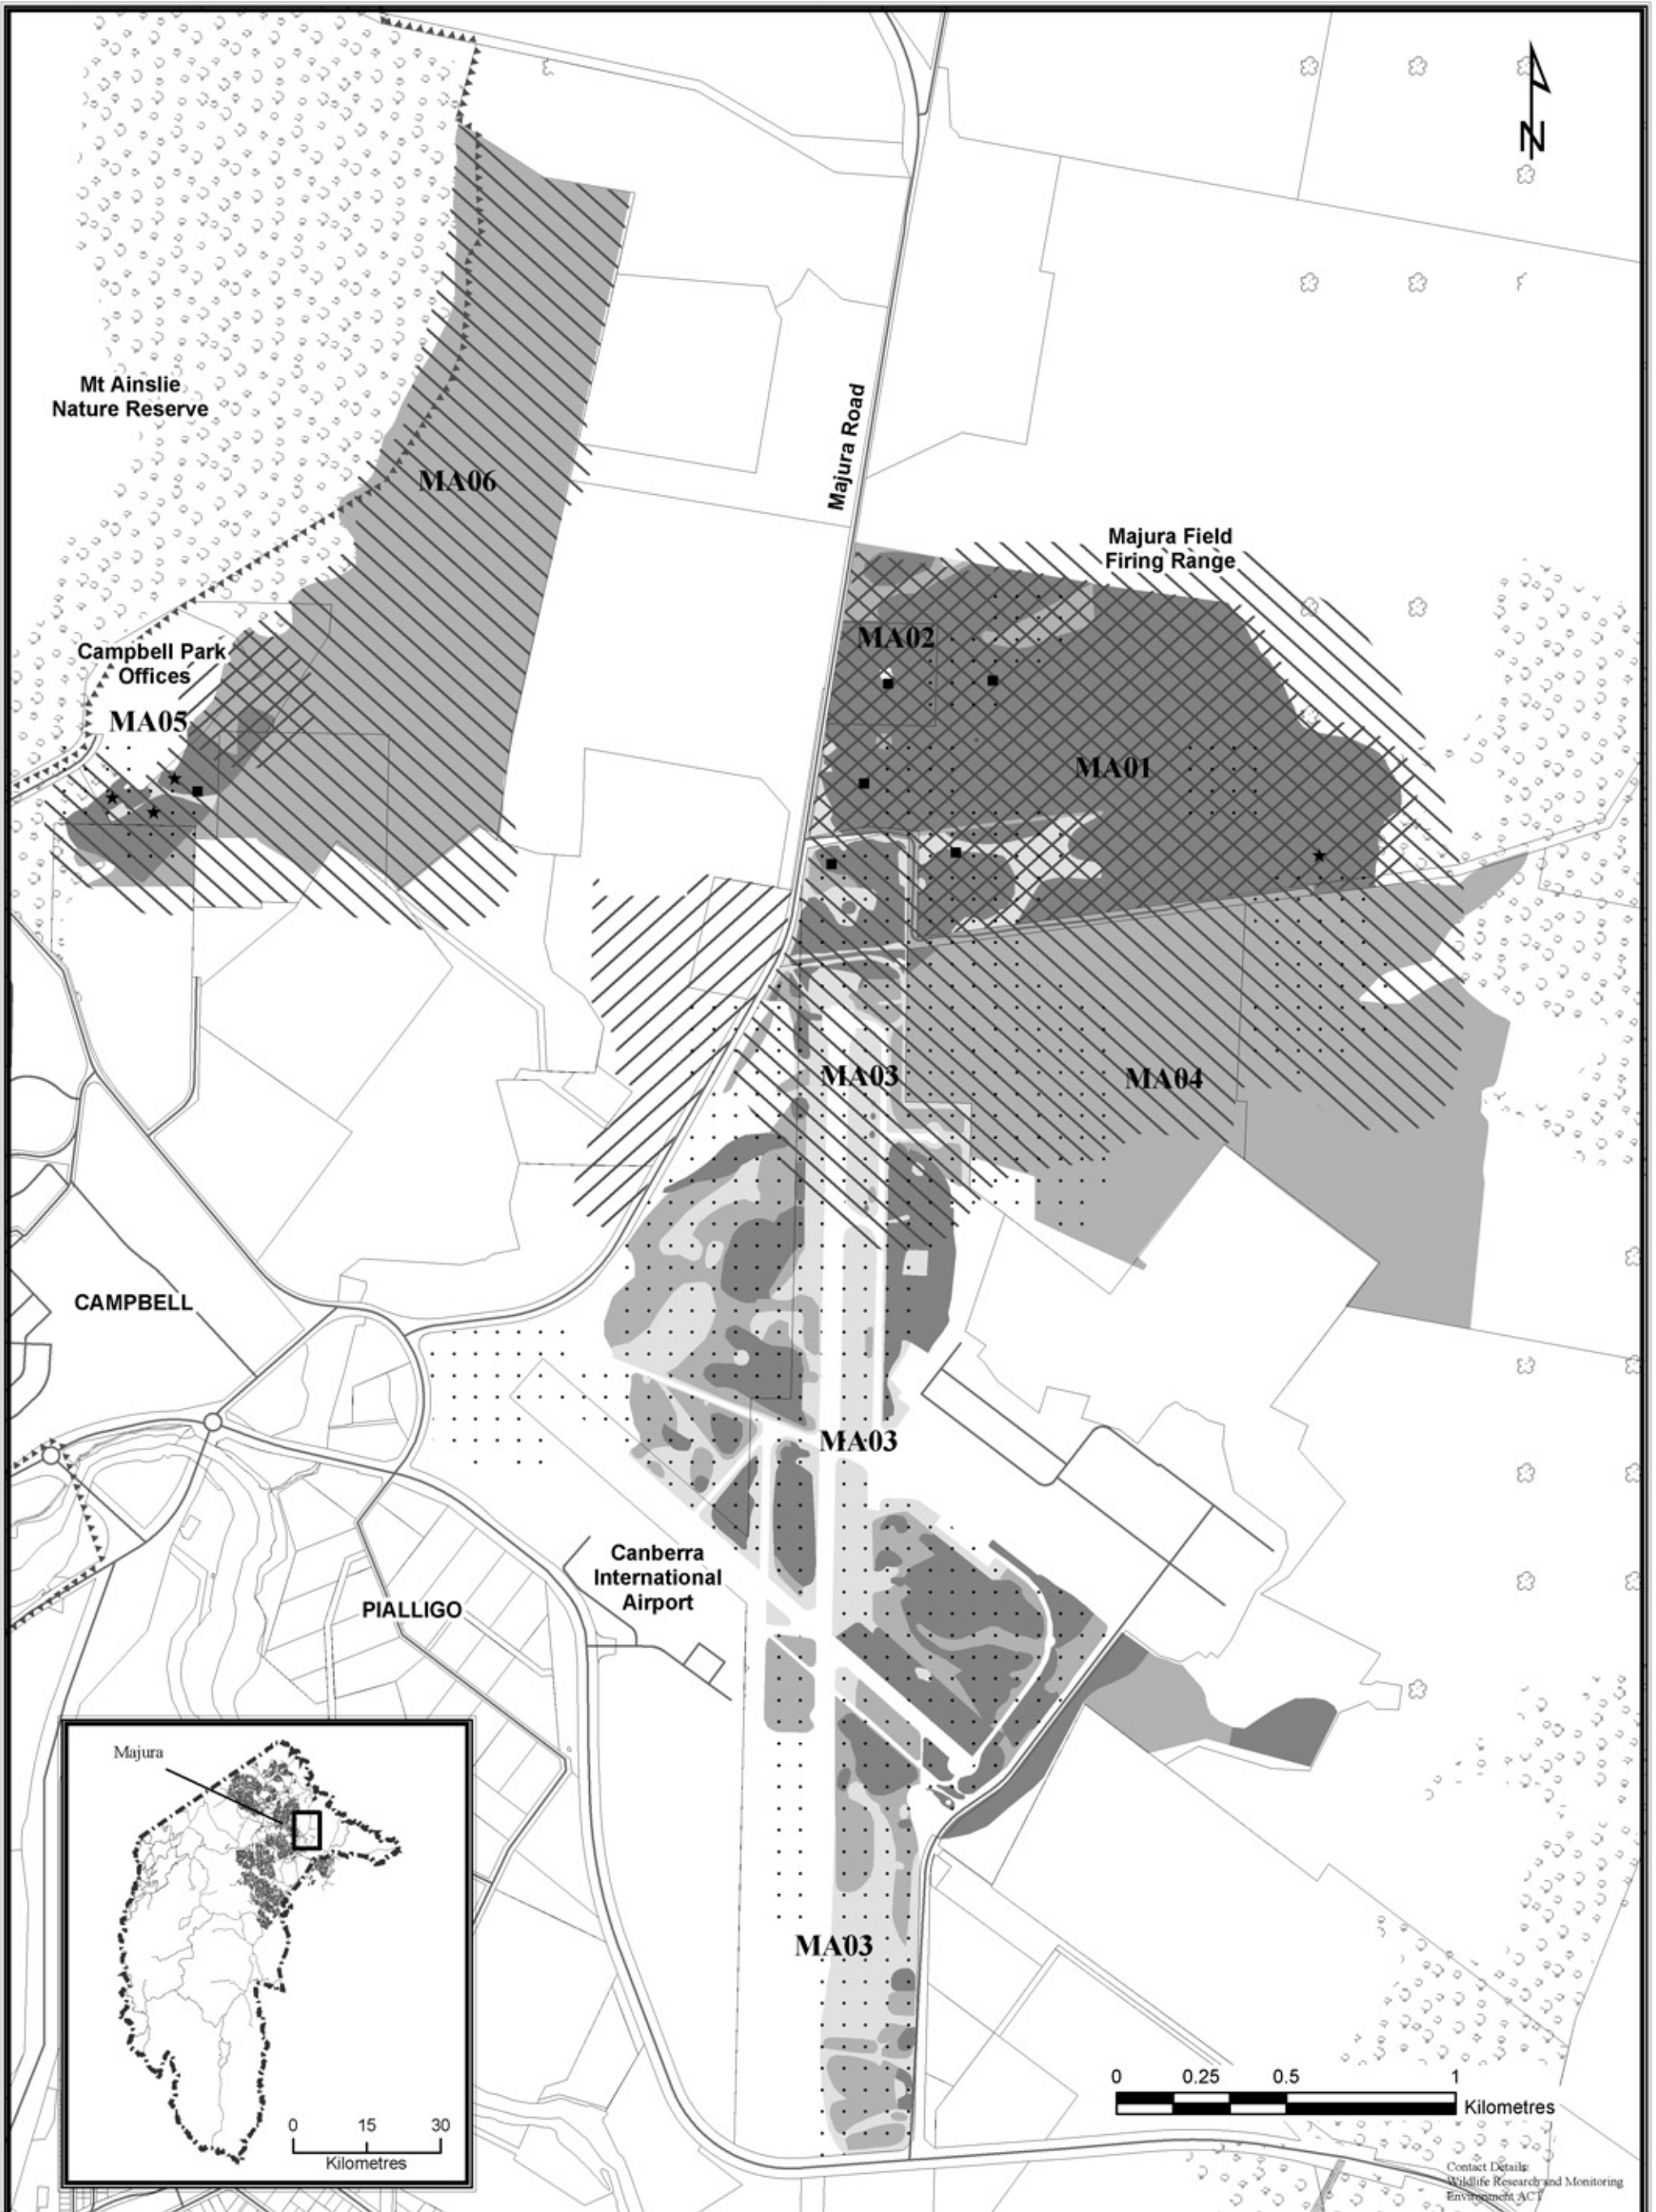

Majura Valley: Lowland Native Grassland and Threatened Species

FIGURE 2.3

Contact Details:
Wildlife Research and Monitoring
Environment ACT

- | | | | | | |
|--|----------------------------------|--|-----------------------------|--|------------------|
| | Grassland Earless Dragon habitat | | Natural temperate grassland | | Nature Reserve |
| | Striped Legless Lizard habitat | | Native pasture | | Lowland woodland |
| | Golden Sun Moth habitat/recorded | | Exotic pasture | | Scattered trees |
| | Button Wrinklewort recorded | | | | |
| | Perunga Grasshopper recorded | | | | |

Disclaimer: Environment ACT does not warrant that the data is free from errors.