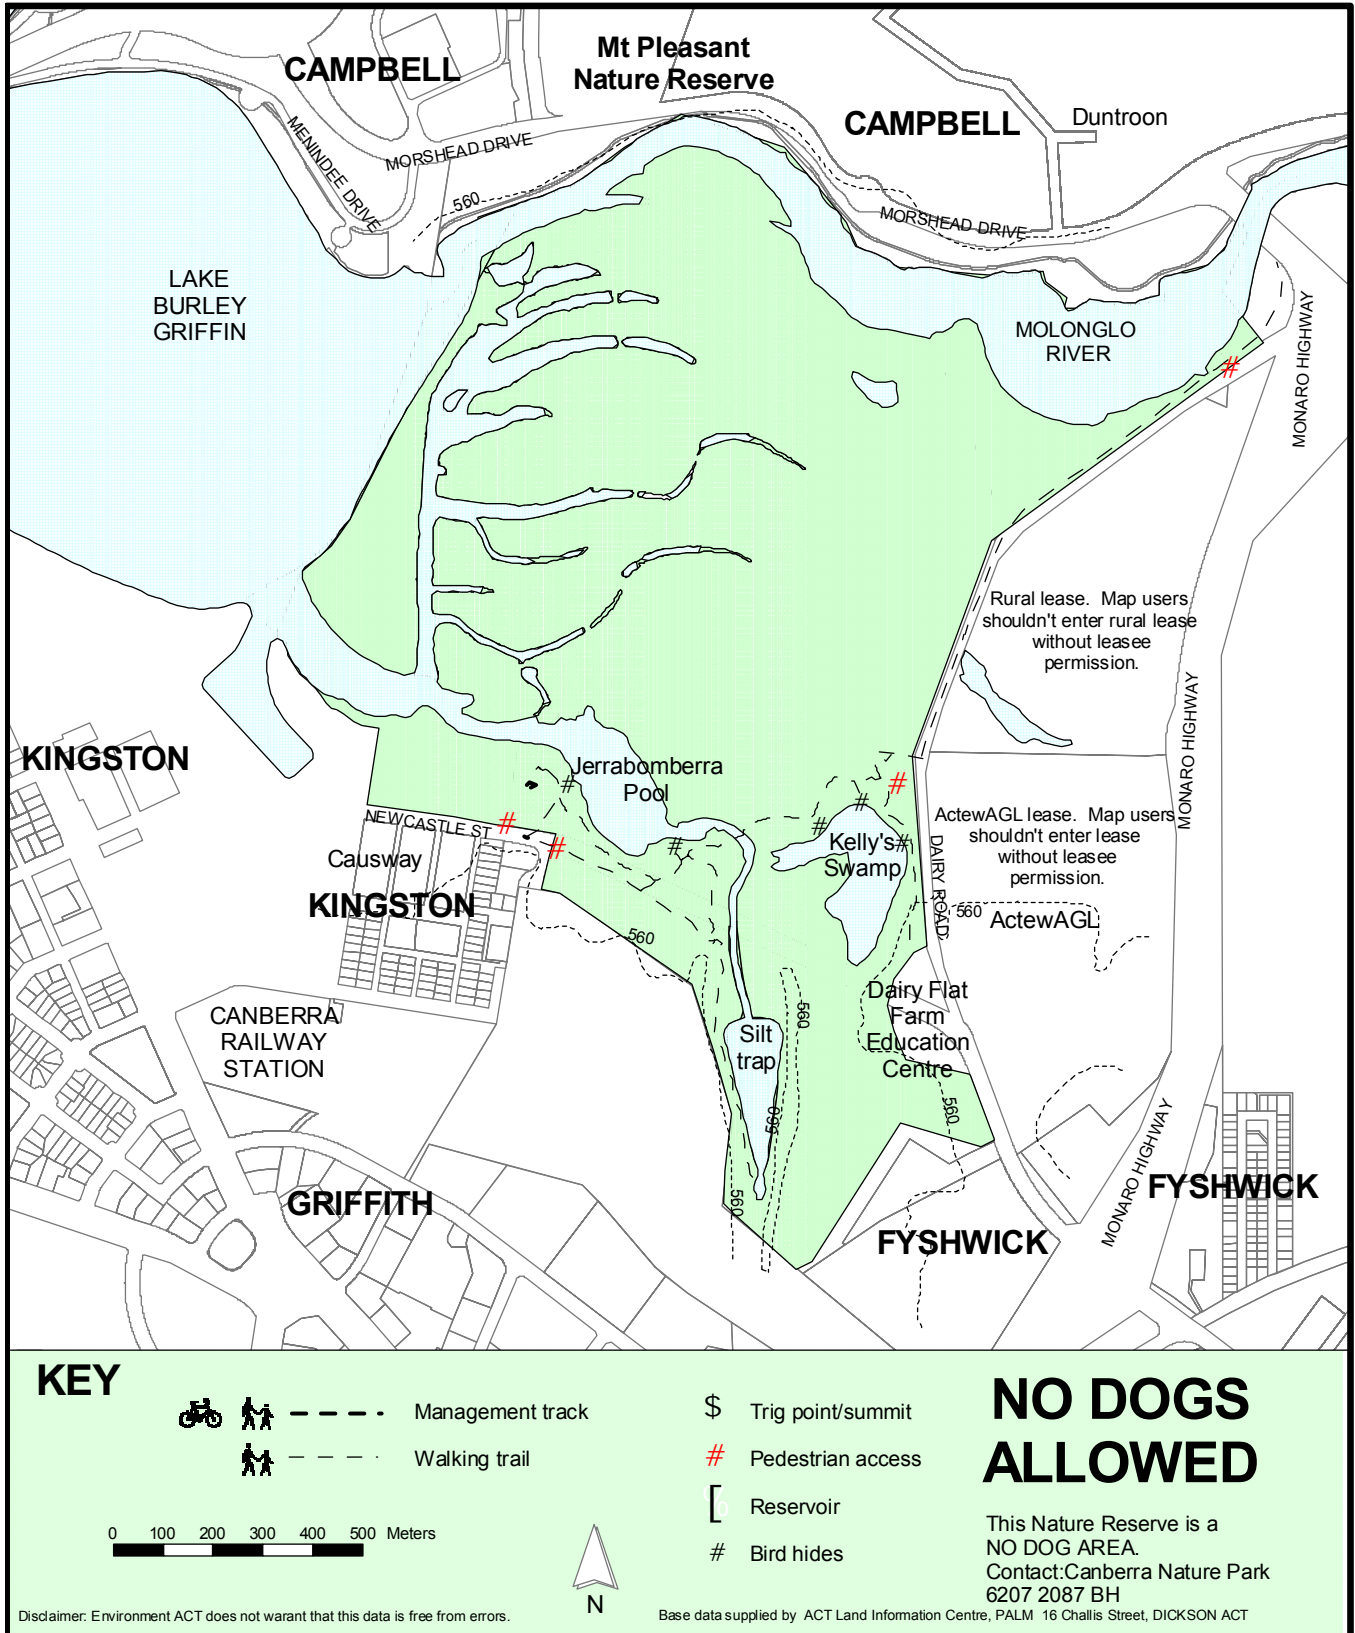

Canberra Nature Park

JERRABOMBERRA WETLANDS NATURE RESERVE

Helpline: (02) 6207 9777
www.environment.act.gov.au

Data copyright © Australian Capital Territory Canberra 2004

environment ACT
 CHIEF MINISTER'S DEPARTMENT