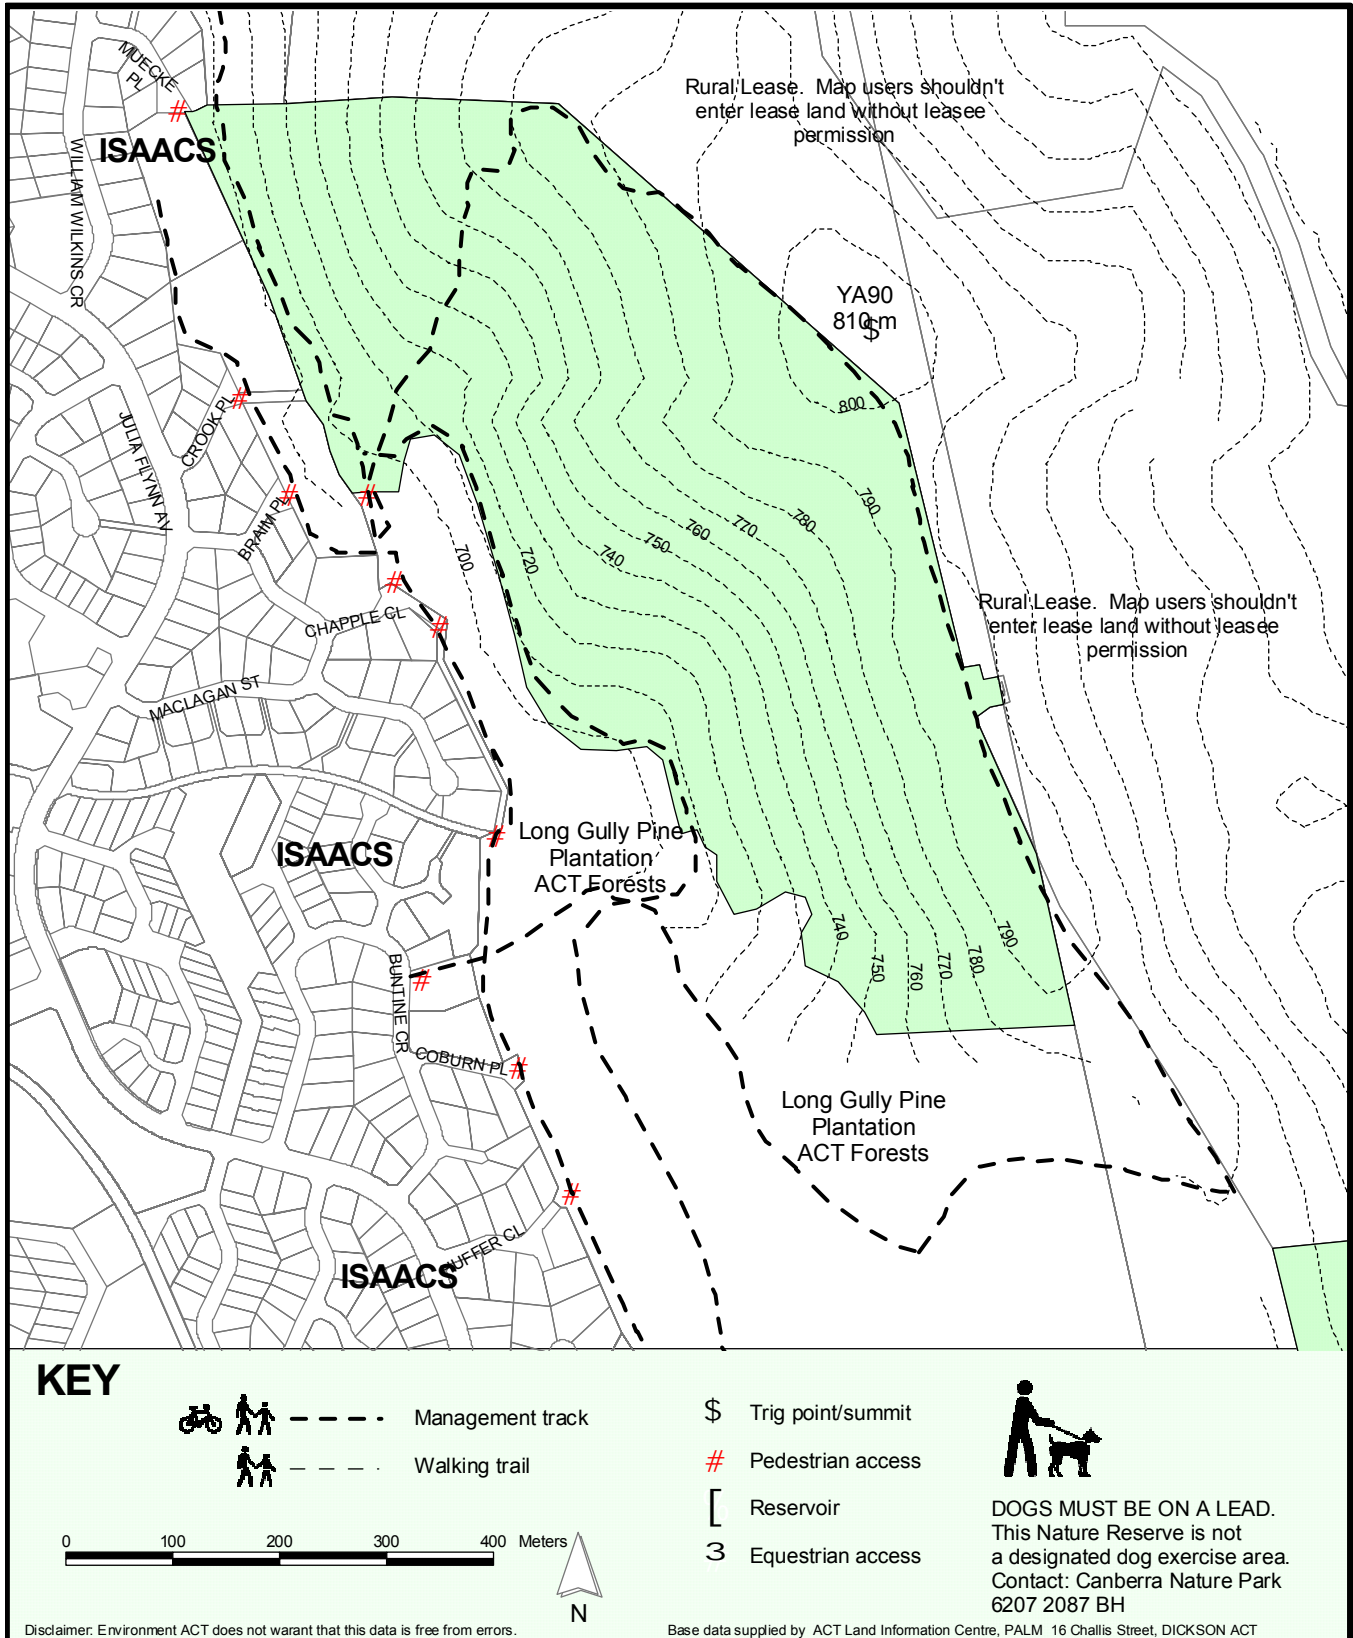

Canberra Nature Park

ISAACS RIDGE NATURE RESERVE

Helpline: (02) 6207 9777
www.environment.act.gov.au

Data copyright © Australian Capital Territory Canberra 2004

environment ACT
 CHIEF MINISTER'S DEPARTMENT